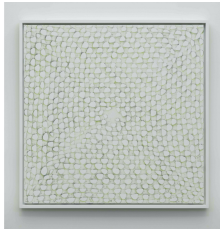

Cast Bronze

Total 34.29 x 20.32 x 12.7 cm (13 1/2 x 8 x 5 in.)

Skulptur 26.67 x 20.32 x 1.27 cm (10 1/2 x 8 x 1/2 in.)

Sockel 7.62 x 20.32 x 12.7 cm (3 x 8 x 5 in.)

GRABM13675

12

Michelle Grabner

Untitled, 2021