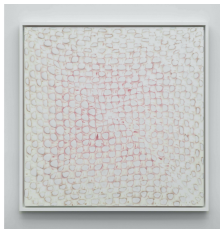

8

Michelle Grabner

Untitled, 2021

oil and enamel on panel

101.6 x 101.6 cm (40 x 40 in.)

105.41 x 105.41 x 4.445 cm (41 1/2 x 41 1/2 x 1 3/4 in.) framed

GRABM13670

9

Michelle Grabner

Untitled, 2021

oil and enamel on panel

101.6 x 101.6 x 4.445 cm (40 x 40 x 1 3/4 in.)

105.41 x 105.41 x 4.445 cm (41 1/2 x 41 1/2 x 1 3/4 in.) framed

GRABM13665

10

Michelle Grabner